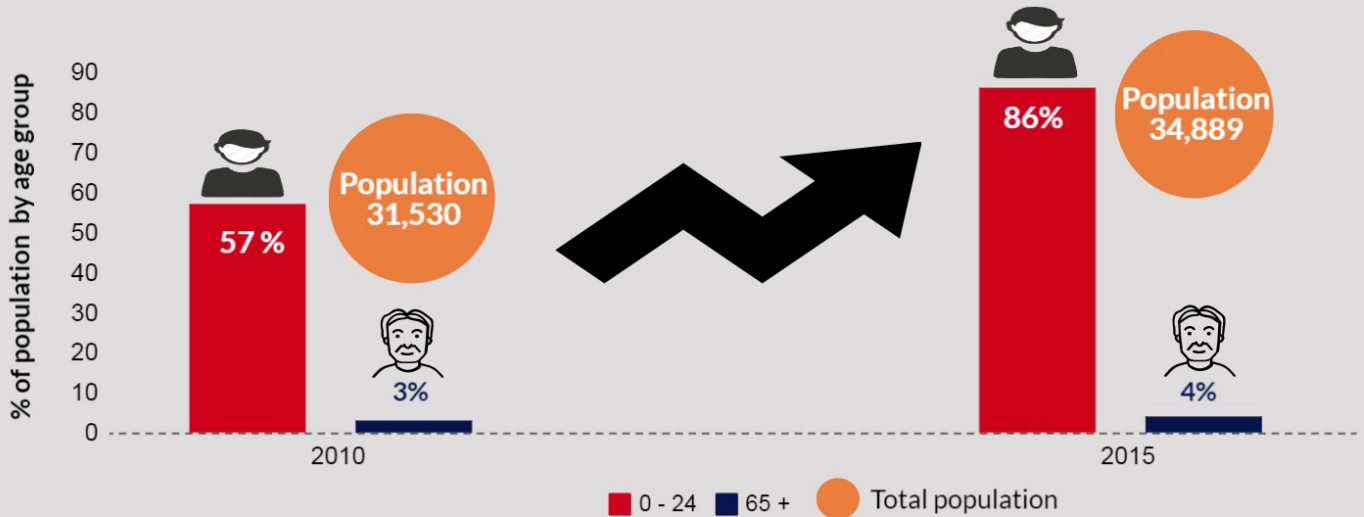

# Population Profile

NITHA, 2010-2015

NITHA on-reserve population grew by **10%** from 2010 to 2015

## NITHA population distribution by age group, 2015

**37%** population growth is projected for NITHA population by 2034