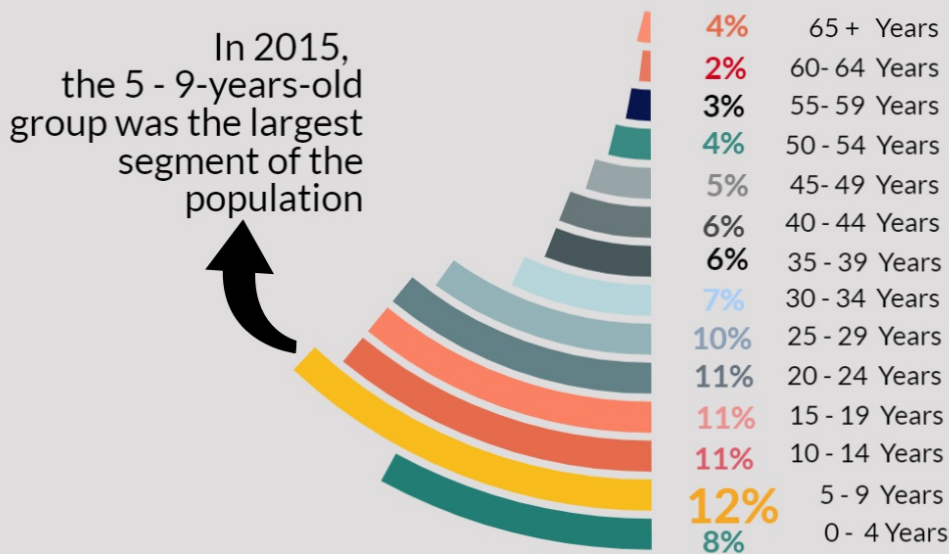

# Population Profile

NITHA, 2010-2015

NITHA on-reserve population grew by **10%** from 2010 to 2015

## NITHA population distribution by age group, 2015

**37%** population growth is projected for NITHA population by 2034